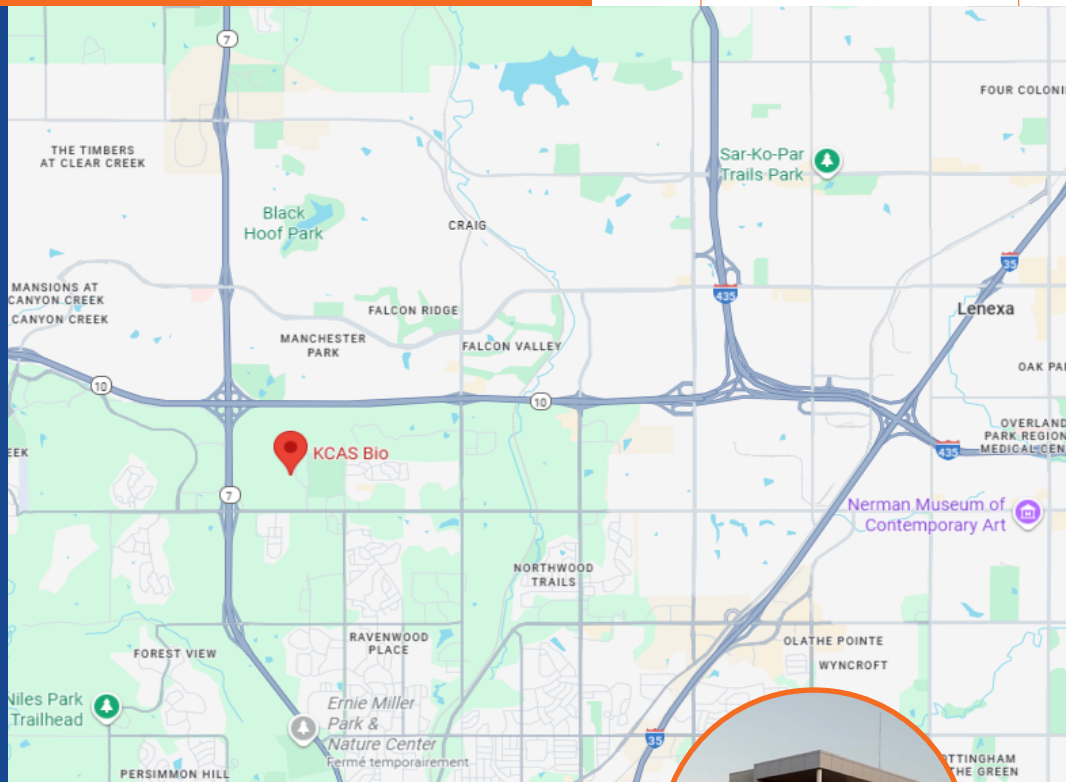

**Thank you for taking the time to visit our facility in Kansas City.**

In this guide, you will find a map with directions to our facility, hotel options, and a list of our team's favorite nearby places of interest. Please feel free to contact us if you have any questions or need assistance in any way. We look forward to seeing you soon!

### Address

KCAS Bio - Kansas City

10830 S Clay Blair Blvd  
Olathe, KS  
66061, US

### Directions

#### From the Kansas City International (MCI) Airport

1. Take 435 south to K10 West
2. Exit Woodland Dr. and go south to College Blvd.
3. Go west on College Blvd. 1.5 blocks to the Biosciences Park